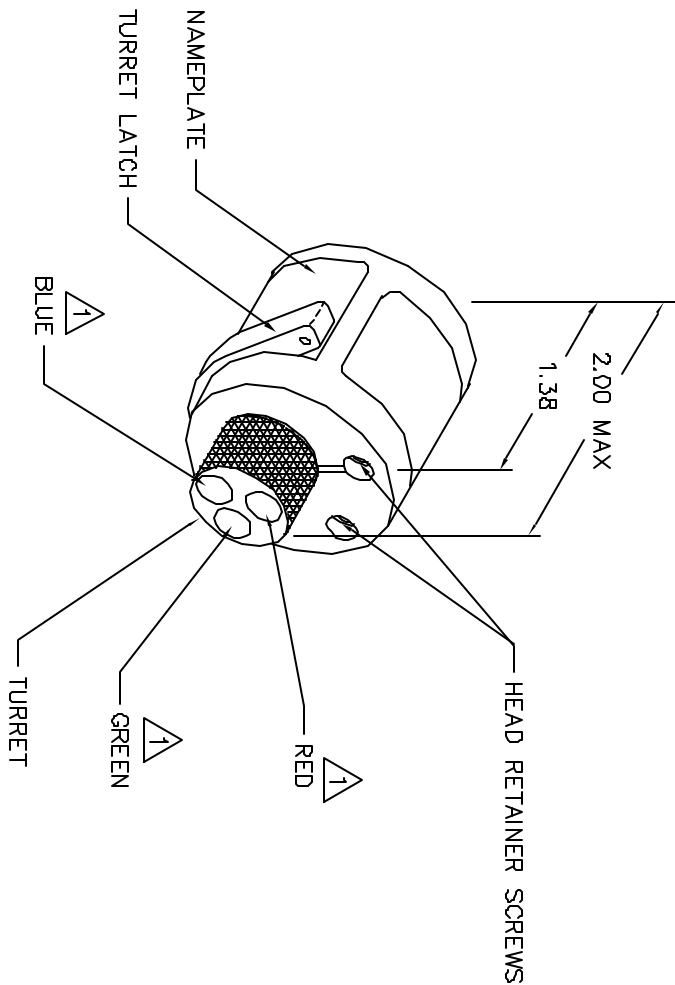

CANNON LRN SERIES CONTACTS	COLOR CODE	20	18	16	14	12	WIRE SIZE
330-0187-000							SELECTOR NO.
031-0497-000	RED	4	5	6			
030-8002-400							
030-8002-500							
031-0498-000	BLUE	4	5	6			
031-8001-500							
031-8001-600							
330-0188-000							
031-0499-000	GREEN				8		
030-8003-800							
031-8003-300							

POSITIONER COLOR	HOLE DIMENSIONS	ADDITIONAL FEATURES
RED	Ø.177 ±.592	/
BLUE	Ø.150 ±.760	└┐ Ø.177 ±.675
GREEN	Ø.221 ±.833	/

* HOLE AND COUNTERBORE DEPTHS ARE MEASURED FROM TOP OF POSITIONER INSERTS.

▲ RANDOM ORDER OF ROTATION IS ACCEPTABLE.

ITEM	PART NO.	QTY.	DESCRIPTION/REMARKS
REV	JMS	DATE	DATE
DRW'D BY	DATE	DATE	DATE
APP'D	DATE	DATE	DATE
APP'D	DATE	DATE	DATE
TITLE: ENVELOPE DRAWING TURRET HEAD			
WHEN USED AFTER: DATE: P/M TH119-ENV			
SCALE: 1" = 1"			
SIZE: B			
POSITION: P/M TH119-ENV			
SHEET 1 OF 1			
REV. 1			