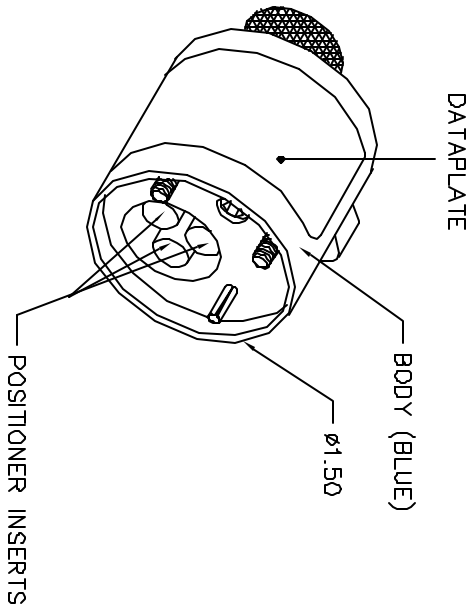

CANNON LRN SERIES CONTACTS	COLOR CODE	20	18	16	14	12	WIRE SIZE
330-0187-000							SELECTOR NO.
031-0497-000	RED	4	5	6			
030-8002-400							
030-8002-500							
031-0498-000	BLUE	4	5	6			
031-8001-500							
031-8001-600							
330-0188-000							
031-0499-000	GREEN				8		
030-8003-800							
031-8003-300							

POSITIONER COLOR	HOLE DIMENSIONS	ADDITIONAL FEATURES
RED	Ø.177 ±.592	/
BLUE	Ø.150 ±.760	└┐ Ø.177 ±.675
GREEN	Ø.221 ±.833	/

* HOLE AND COUNTERBORE DEPTHS ARE MEASURED FROM TOP OF POSITIONER INSERTS.

▲ RANDOM ORDER OF ROTATION IS ACCEPTABLE.

ITEM	PART NO.	QTY.	DESCRIPTION/REMARKS
REV	JMS	DATE	DATE
DRW'D BY	DATE	DATE	DATE
APP'D	DATE	DATE	DATE
APP'D	DATE	DATE	DATE
TITLE: ENVELOPE DRAWING TURRET HEAD			
WHEN USED AFTER: DATE: P/M TH119-ENV			
SCALE: 1" = 1"			
SIZE: B			
POSITION: P/M TH119-ENV			
SHEET 1 OF 1			
REV. 1			